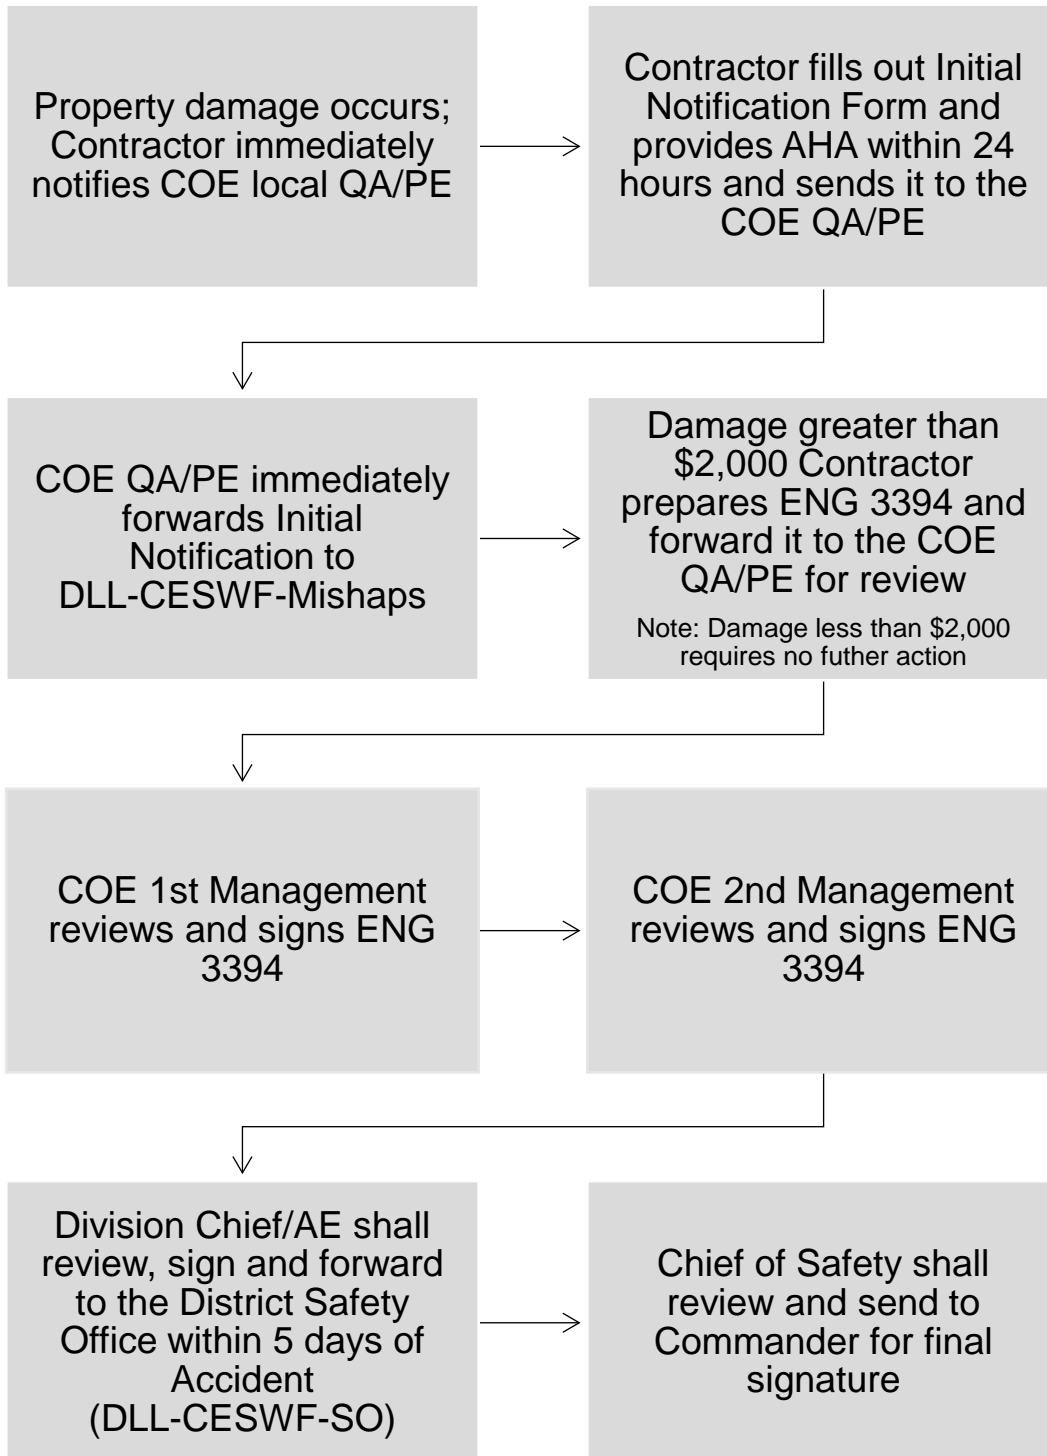

## Contractor Property Damage Accident

Serious property damage \$500,000.00 or Greater: **Shall be reported immediately to the District Safety Office DLL-CESWF-Mishaps**

\*A mishap is any unplanned, undesired event that occurs during the course of work being performed. The term "mishap" includes accidents, incidents and near misses.