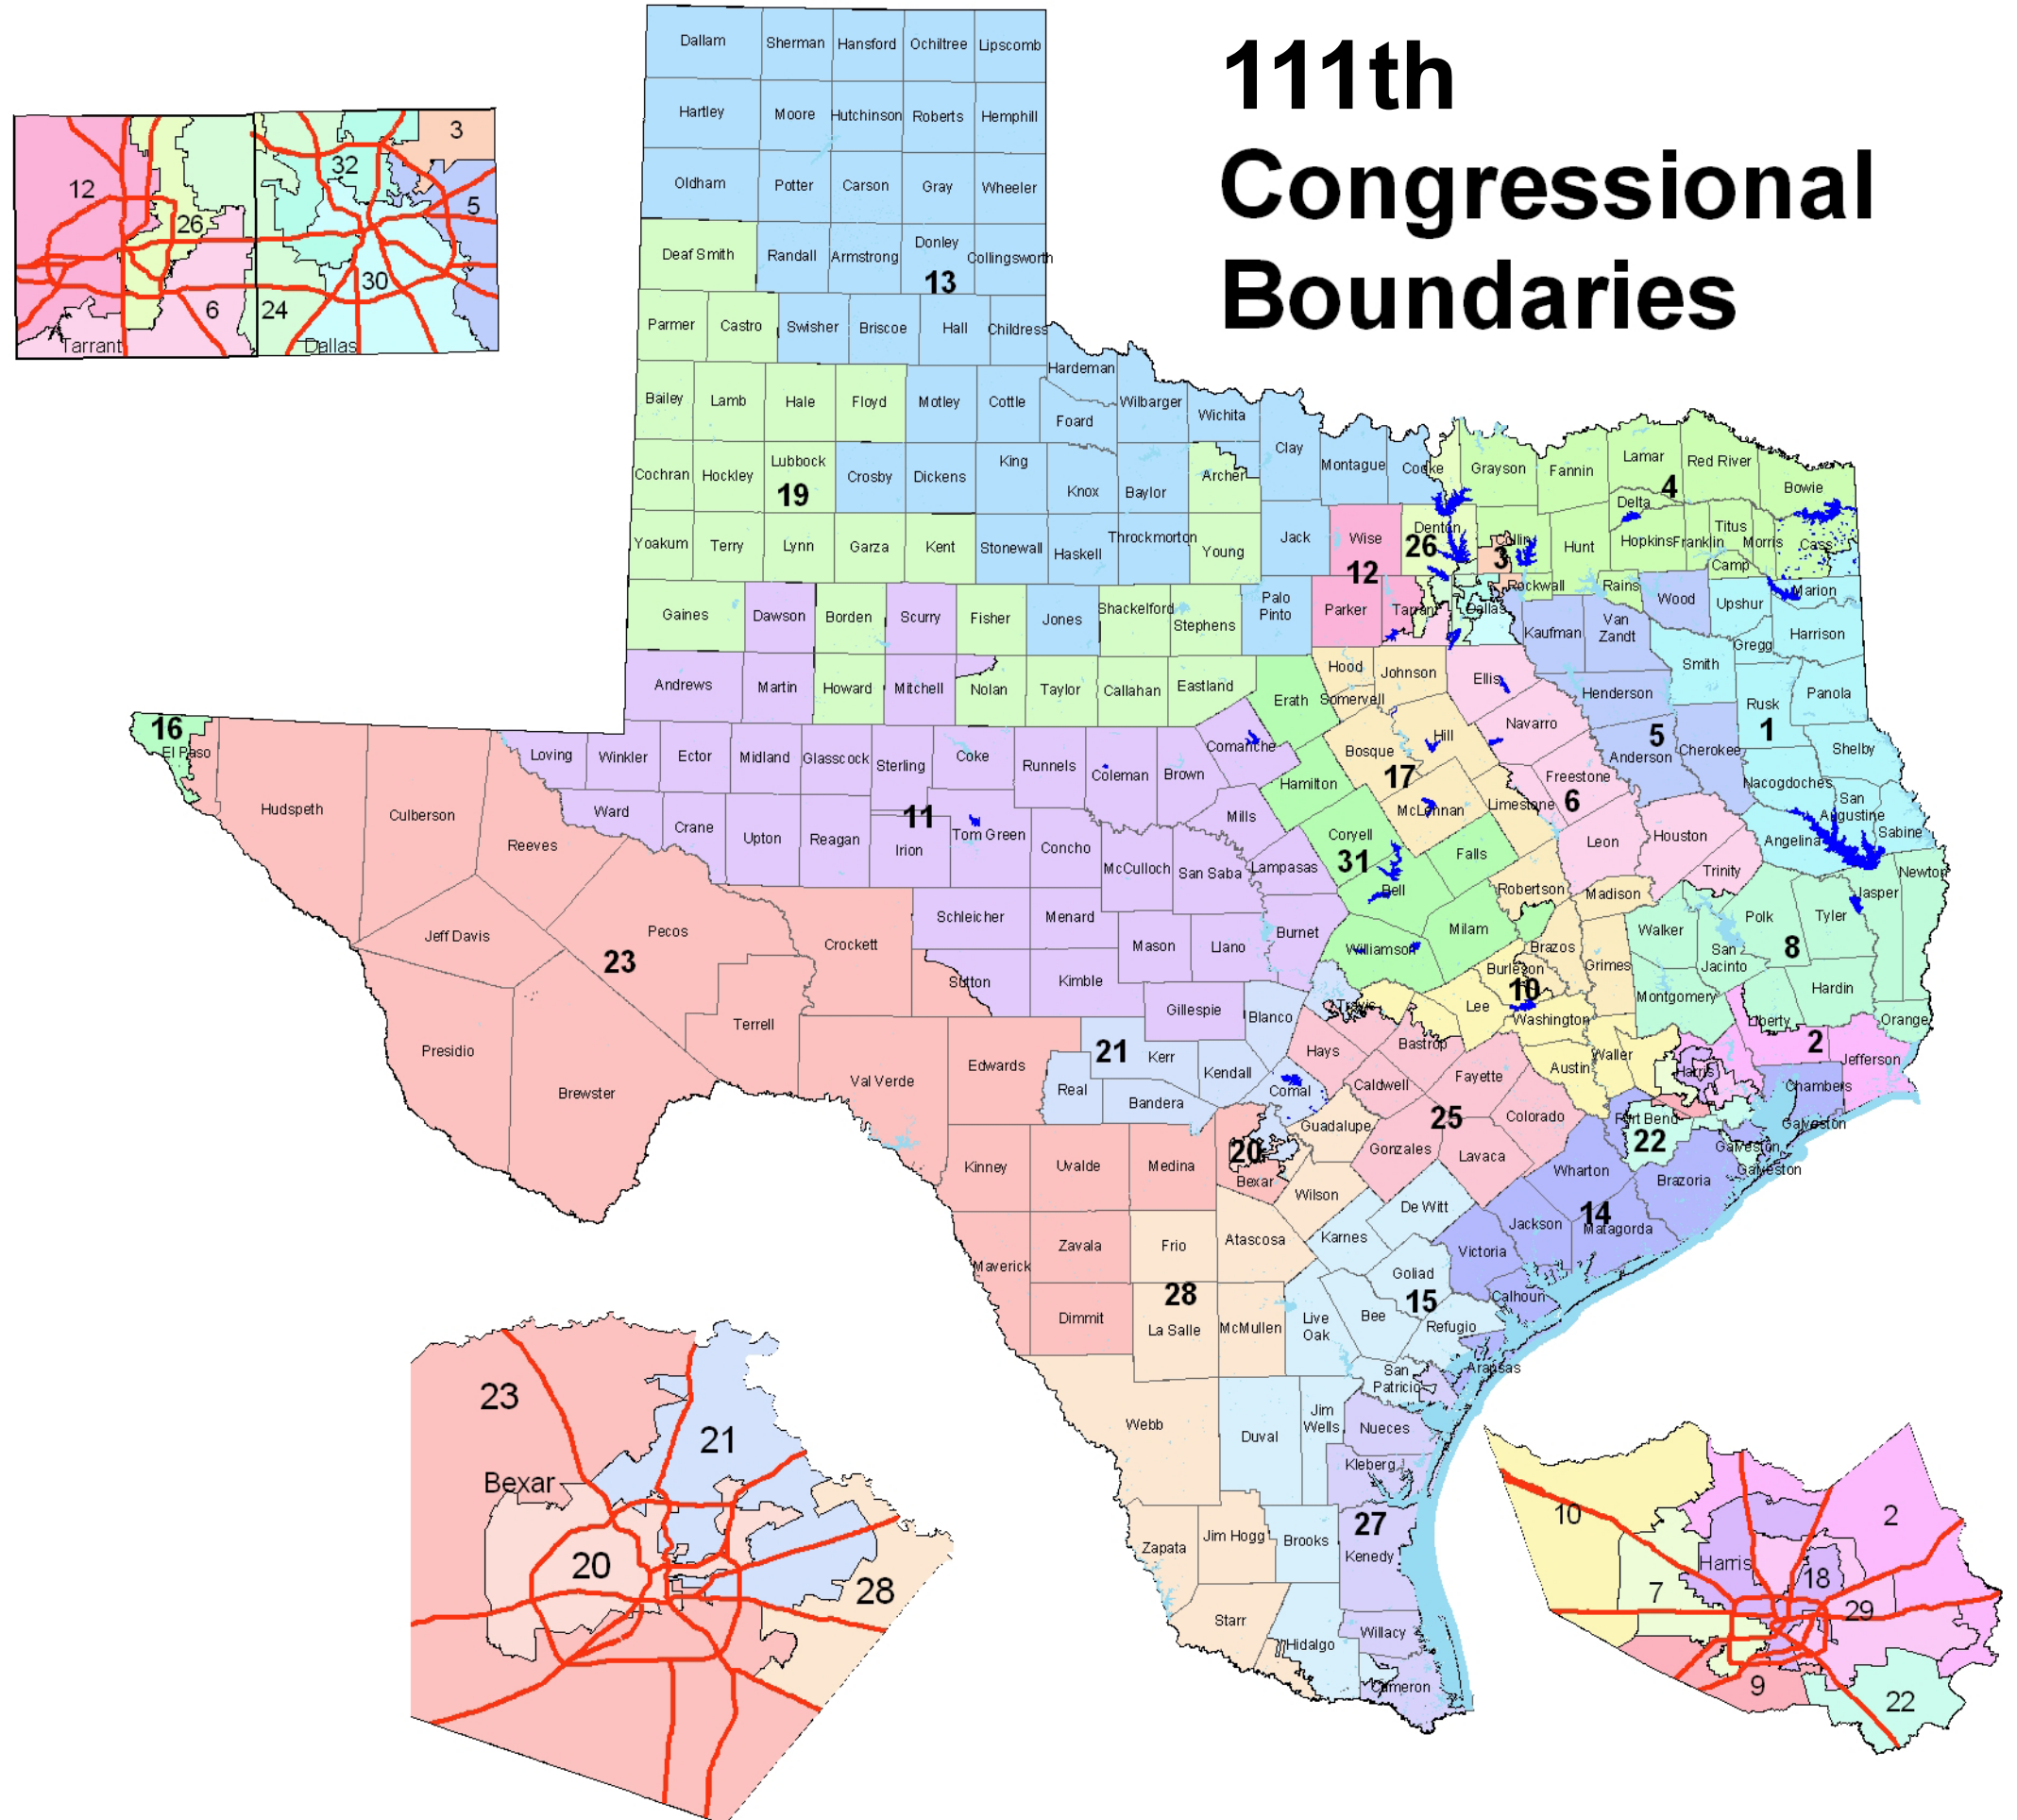

# Senators

Kay Bailey Hutchinson (R)  
John Cornyn (R)

# 111th Congressional Boundaries